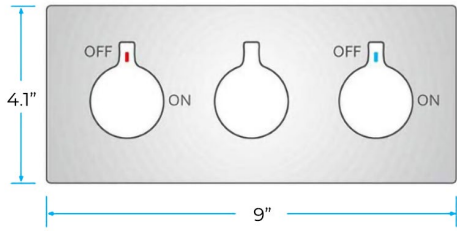

FONTANA ST. GALLEN REMOTE CONTROLLED SMART MUSICAL LED HOT AND COLD RAINFALL WATERFALL SHOWER HEAD SYSTEM WITH HANDHELD SHOWER SPECS

Specifications

- Material: 304 stainless steel and brass
- Feature: LED
- Type: Square
- Style: Contemporary
- Number of Handles: 5 Handle
- Bath & Shower Faucet Type: In Wall
- Surface Treatment: Polished
- Surface Finishing: Gold
- Function 1: rain
- Showerhead: 304sus polished
- Water pressure: 0.1-0.5mpa
- Function 2: waterfall
- Body jets: brass chrome 2 inch
- Thread: G1/2" x 3/4"
- Showerhead size: 580*380mm
- LED power: need electricity

Shower Head Size:

Mixer Size:

Hand Shower Size:

A: 8"
B: 1.5"

The minimum required water pressure is 0.05 MPa (0.5 bar).
Flow rate 2.5 GPM (9.5 LPM).

Body Spray Size:

Thread Interface Size: G 1/2 Inch
Function: Rainfall
Shower Head Feature: Water Saving
Shower Heads
Type: Fixed Rotatable Type
Installation Type: Wall Mounted

Size: 50* 50 mm(2 inch)
Material: Brass
Feature: Can rotate 360 degrees
Flow Rate: 1.5 GPM / 5.7 LPM (each
Bodyspray)