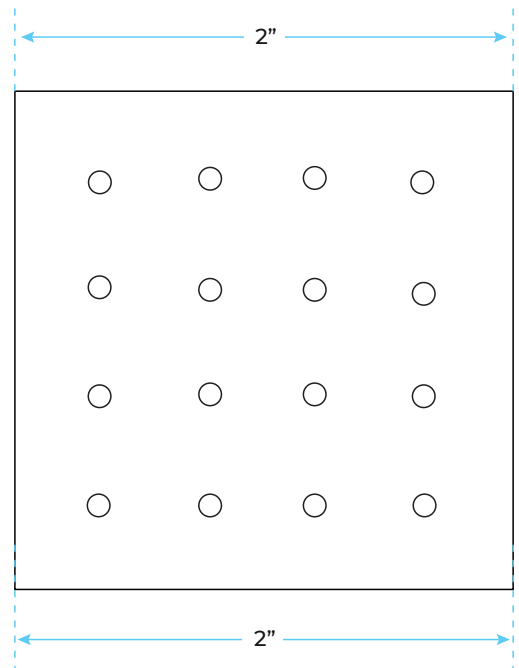

FONTANA ST. GALLEN REMOTE CONTROLLED SMART MUSICAL LED HOT AND COLD RAINFALL WATERFALL SHOWER HEAD SYSTEM WITH HANDHELD SHOWER SPECS

Specifications

- Material: 304 stainless steel and brass
- Feature: LED
- Type: Square
- Style: Contemporary
- Number of Handles: 5 Handle
- Bath & Shower Faucet Type: In Wall
- Surface Treatment: Polished
- Surface Finishing: Gold
- Function 1: rain
- Showerhead: 304sus polished
- Water pressure: 0.1-0.5mpa
- Function 2: waterfall
- Body jets: brass chrome 2 inch
- Thread: G1/2" x 3/4"
- Showerhead size: 580*380mm
- LED power: need electricity

Shower Head Size:

Mixer Size:

Hand Shower Size:

A: 8"
B: 1.5"

The minimum required water pressure is 0.05 MPa (0.5 bar).
Flow rate 2.5 GPM (9.5 LPM).

Body Spray Size:

Thread Interface Size: G 1/2 Inch
Function: Rainfall
Shower Head Feature: Water Saving
Shower Heads
Type: Fixed Rotatable Type
Installation Type: Wall Mounted

Size: 50* 50 mm(2 inch)
Material: Brass
Feature: Can rotate 360 degrees
Flow Rate: 1.5 GPM / 5.7 LPM (each
Bodyspray)