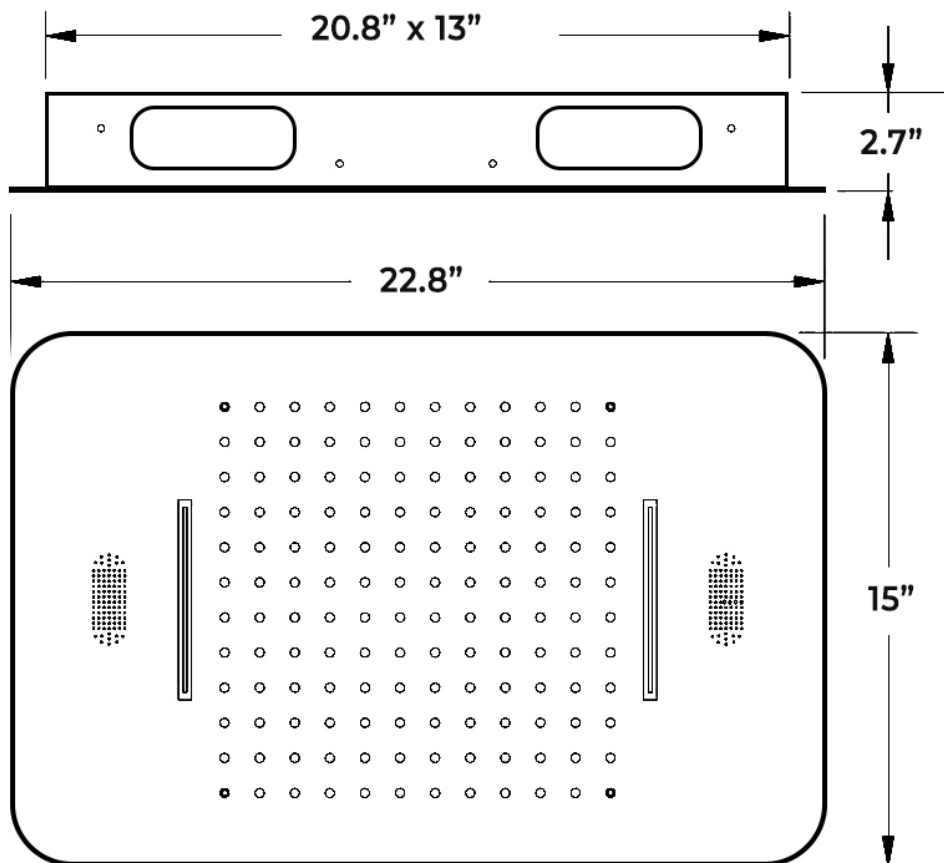

FONTANA ST. GALLEN REMOTE CONTROLLED SMART MUSICAL LED HOT AND COLD RAINFALL WATERFALL SHOWER HEAD SYSTEM WITH HANDHELD SHOWER SPECS

Specifications

- Material: 304 stainless steel and brass
- Feature: LED
- Type: Square
- Style: Contemporary
- Number of Handles: 5 Handle
- Bath & Shower Faucet Type: In Wall
- Surface Treatment: Polished
- Surface Finishing: Gold
- Function 1: rain
- Showerhead: 304sus polished
- Water pressure: 0.1-0.5mpa
- Function 2: waterfall
- Body jets: brass chrome 2 inch
- Thread: G1/2" x 3/4"
- Showerhead size: 580*380mm
- LED power: need electricity

Shower Head Size:

Mixer Size:

Hand Shower Size:

A: 8"
B: 1.5"

The minimum required water pressure is 0.05 MPa (0.5 bar).
Flow rate 2.5 GPM (9.5 LPM).

Body Spray Size:

Thread Interface Size: G 1/2 Inch
Function: Rainfall
Shower Head Feature: Water Saving
Shower Heads
Type: Fixed Rotatable Type
Installation Type: Wall Mounted

Size: 50* 50 mm(2 inch)
Material: Brass
Feature: Can rotate 360 degrees
Flow Rate: 1.5 GPM / 5.7 LPM (each
Bodyspray)