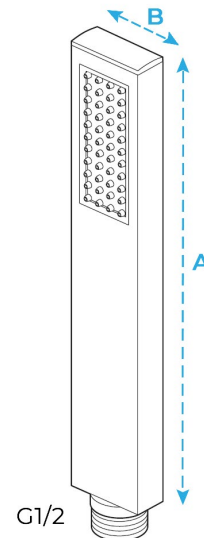

FONTANA ST. GALLEN REMOTE CONTROLLED SMART MUSICAL LED HOT AND COLD RAINFALL WATERFALL SHOWER HEAD SYSTEM WITH HANDHELD SHOWER SPECS

Specifications

- Material: 304 stainless steel and brass
- Feature: LED
- Type: Square
- Style: Contemporary
- Number of Handles: 5 Handle
- Bath & Shower Faucet Type: In Wall
- Surface Treatment: Polished
- Surface Finishing: Gold
- Function 1: rain
- Showerhead: 304sus polished
- Water pressure: 0.1-0.5mpa
- Function 2: waterfall
- Body jets: brass chrome 2 inch
- Thread: G1/2" x 3/4"
- Showerhead size: 580*380mm
- LED power: need electricity

Shower Head Size:

Mixer Size:

Hand Shower Size:

A: 8"
B: 1.5"

The minimum required water pressure is 0.05 MPa (0.5 bar).
Flow rate 2.5 GPM (9.5 LPM).

Body Spray Size:

Thread Interface Size: G 1/2 Inch
Function: Rainfall
Shower Head Feature: Water Saving
Shower Heads
Type: Fixed Rotatable Type
Installation Type: Wall Mounted

Size: 50* 50 mm(2 inch)
Material: Brass
Feature: Can rotate 360 degrees
Flow Rate: 1.5 GPM / 5.7 LPM (each
Bodyspray)