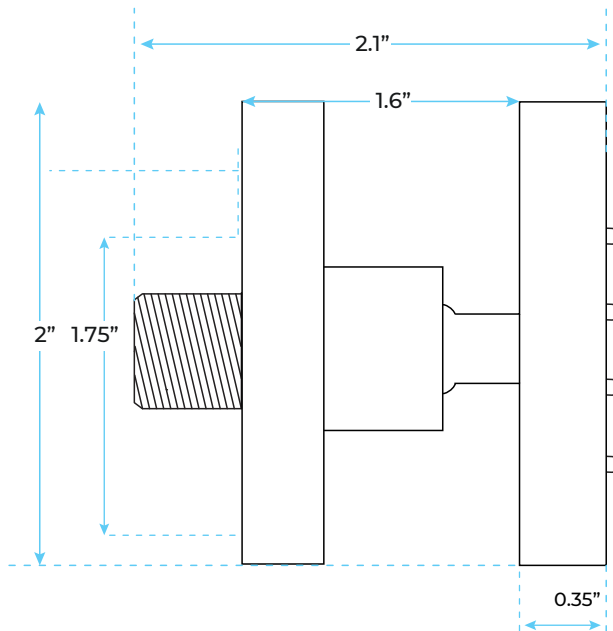

FONTANA ST. GALLEN REMOTE CONTROLLED SMART MUSICAL LED HOT AND COLD RAINFALL WATERFALL SHOWER HEAD SYSTEM WITH HANDHELD SHOWER SPECS

Specifications

- Material: 304 stainless steel and brass
- Feature: LED
- Type: Square
- Style: Contemporary
- Number of Handles: 5 Handle
- Bath & Shower Faucet Type: In Wall
- Surface Treatment: Polished
- Surface Finishing: Gold
- Function 1: rain
- Showerhead: 304sus polished
- Water pressure: 0.1-0.5mpa
- Function 2: waterfall
- Body jets: brass chrome 2 inch
- Thread: G1/2" x 3/4"
- Showerhead size: 580*380mm
- LED power: need electricity

Shower Head Size:

Mixer Size:

Hand Shower Size:

A: 8"
B: 1.5"

The minimum required water pressure is 0.05 MPa (0.5 bar).
Flow rate 2.5 GPM (9.5 LPM).

Body Spray Size:

Thread Interface Size: G 1/2 Inch
Function: Rainfall
Shower Head Feature: Water Saving
Shower Heads
Type: Fixed Rotatable Type
Installation Type: Wall Mounted

Size: 50* 50 mm(2 inch)
Material: Brass
Feature: Can rotate 360 degrees
Flow Rate: 1.5 GPM / 5.7 LPM (each
Bodyspray)