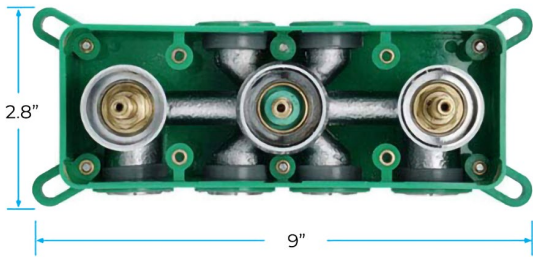

FONTANA ST. GALLEN REMOTE CONTROLLED SMART MUSICAL LED HOT AND COLD RAINFALL WATERFALL SHOWER HEAD SYSTEM WITH HANDHELD SHOWER SPECS

Specifications

- Material: 304 stainless steel and brass
- Feature: LED
- Type: Square
- Style: Contemporary
- Number of Handles: 5 Handle
- Bath & Shower Faucet Type: In Wall
- Surface Treatment: Polished
- Surface Finishing: Gold
- Function 1: rain
- Showerhead: 304sus polished
- Water pressure: 0.1-0.5mpa
- Function 2: waterfall
- Body jets: brass chrome 2 inch
- Thread: G1/2" x 3/4"
- Showerhead size: 580*380mm
- LED power: need electricity

Shower Head Size:

Mixer Size:

Hand Shower Size:

A: 8"
B: 1.5"

The minimum required water pressure is 0.05 MPa (0.5 bar).
Flow rate 2.5 GPM (9.5 LPM).

Body Spray Size:

Thread Interface Size: G 1/2 Inch
Function: Rainfall
Shower Head Feature: Water Saving
Shower Heads
Type: Fixed Rotatable Type
Installation Type: Wall Mounted

Size: 50* 50 mm(2 inch)
Material: Brass
Feature: Can rotate 360 degrees
Flow Rate: 1.5 GPM / 5.7 LPM (each
Bodyspray)